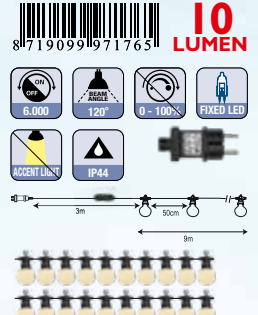

HONOLULU

8 Functions

Article No.	97175.806.00
Name	Honolulu
Size(mm)	Ø50x81x4500+3000
Bulb	10x G50 Milky
Watt	-
Class	A++
Lumen	10
Transformer	DE, 3,6W, 24V
LED	10x 6 SMD
Material	PL

HONOLULU

8 Functions

Article No.	97176.806.00
Name	Honolulu
Size(mm)	Ø50x81x9500+3000
Bulb	20x G50 Milky
Watt	-
Class	A++
Lumen	10
Transformer	DE, 3,6W, 24V
LED	20x 6 SMD
Material	PL