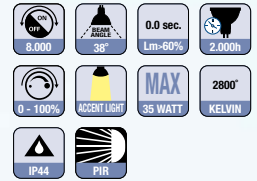

230 VOLT

230v

Article No.	LUX1500S
Name	Eden
Size(mm)	88x95x165
Bulb	01085
Watt	35
Class	2x D
Fitting	GU10
Lumen	400
Pir	No
Material	GL, SS

Article No.	LUX1505S
Name	Eden
Size(mm)	82x112x205
Bulb	01085
Watt	35
Class	2x D
Fitting	GU10
Lumen	400
Pir	Yes
Material	GL, SS

Article No.	LUX0006S
Name	Atlanta wall
Size(mm)	76x151x330
Fitting	E27
Pir	No
Material	SS, PL

Article No.	LUX1006S
Name	Atlanta wall
Size(mm)	76x76x390
Fitting	E27
Pir	No
Material	SS, PL

Article No.	LUX1016S
Name	Atlanta post
Size(mm)	76x110x450
Fitting	E27
Pir	No
Material	SS, PL