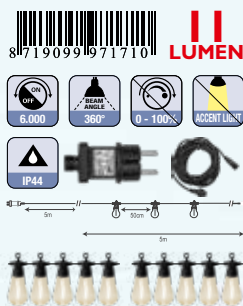

CONNECTABLE

Extension cable can be placed anywhere inbetween sets! Max 3 sets per transformer

Article No.	97171.806.00
Name	Hawai
Size(mm)	Ø49x115x10000mm
Bulb	10x T50
Watt	6W
Class	A++
Lumen	11
Transformer	DE, 6W, 24V
LED	10x Softtone Filament
Material	PL