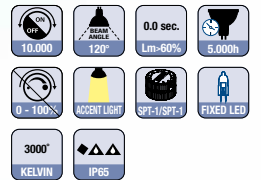

A++

12 VOLT EASY TWIST

LED

GLADSTONE

Article No.	52197.008.00
Name	Gladstone
Size(mm)	160x27x275
Bulb	Fixed
Watt	10
Class	A+
Lumen	744
Transformer	-
LED	1x softtone
Material	SS, GL

A+

12 VOLT EASY TWIST

LED