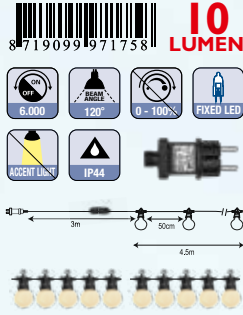

8 Functions

Article No.	97175.806.00
Name	Honolulu
Size(mm)	Ø50x81x4500+3000
Bulb	10x G50 Milky
Watt	-
Class	A++
Lumen	10
Transformer	DE, 3,6W, 24V
LED	10x 6 SMD
Material	PL