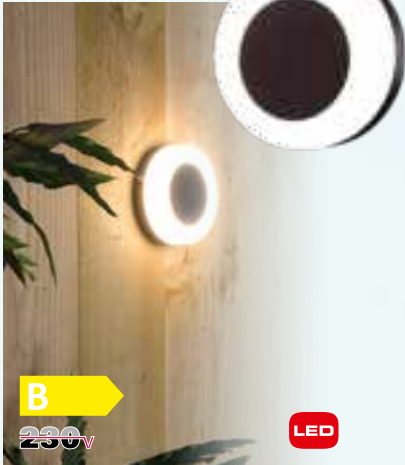

PARIS

Article No.	LUX1507Z
Name	Paris
Size(mm)	145x145x47
Watt	10
Class	B
Lumen	440
LED	24x softtone
Material	AL, PL

B
230V

LED