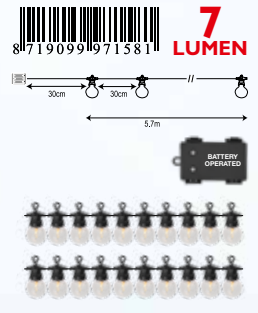

ALKALINE

Article No.	97158.000.00
Name	Fiji
Size(mm)	Ø45x72x5700mm
Battery	3x AA 1,5V Alka-line (not included)
Order qty.	1
LED	20x Concave 5MM, Softtone
Material	PL
Extra	Timer & 8 Functions!