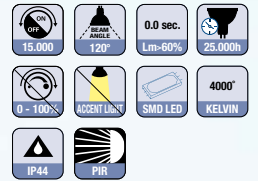

230 VOLT

~~230~~v

Article No.	LUX1702S
Name	Trier post
Size(mm)	132x132x450
Watt	11
Class	A+
Lumen	900
Pir	
LED	60x softtone
Material	SS, PL

A+
230v

LED

Article No.	LUX1704Z
Name	Bitburg wall up
Size(mm)	148x132x183
Watt	11,5
Class	A+
Lumen	900
Pir	Yes
LED	60x softtone
Material	AL, PL

A+
230v

LED

Article No.	LUX1706S
Name	Phoenix wall
Size(mm)	210x335x240
Fitting	E27
Material	SS, PL

230v

Article No.	LUX1707S
Name	Phoenix post
Size(mm)	210x210x500
Fitting	E27
Material	SS, PL

230v

Article No.	LUX1708S
Name	Utah wall
Size(mm)	195x225x345
Fitting	E27
Material	SS, PL

230v

Article No.	LUX1709S
Name	Utah post
Size(mm)	195x195x500
Fitting	E27
Material	SS, PL

230v