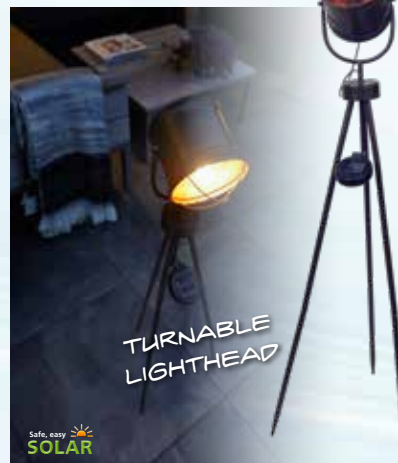

LEIPZIG

NEW 2021

Article No.	26192.000.00
Name	Leipzig
Size(mm)	400 x 400 x 800 (head: 145 x 190 x 145)
Battery spec	2x AA Ni-MH 1.2V
Order qty	1
Lumen	20
LED	2x Softtone Filament LED
Material	M,P

20 LUMEN