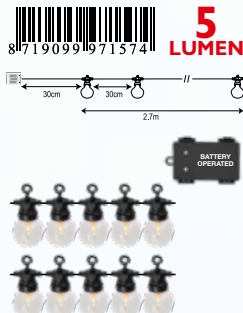

ALKALINE

Article No.	97157.000.00
Name	Fiji
Size(mm)	Ø45x72x2700mm
Battery	3x AA 1,5V Alka-line (not included)
Order qty.	1
LED	10x Concave 5MM, Softtone
Material	PL
Extra	Timer & 8 Functions!