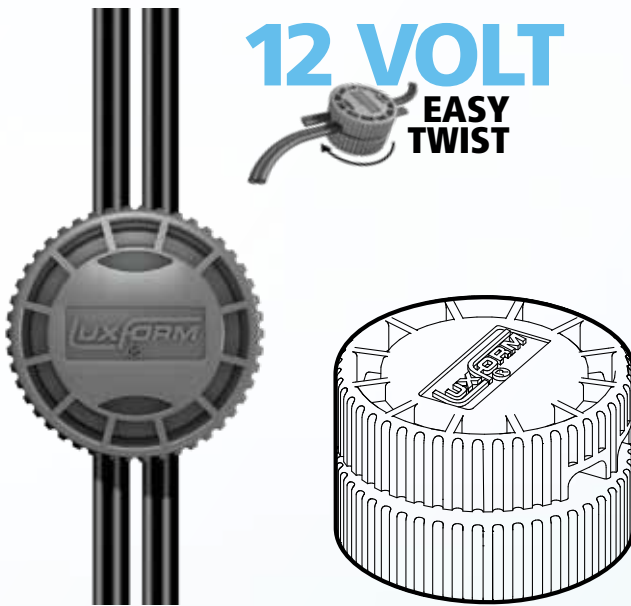

230V

LOW VOLTAGE

LED'S BUILD THE FUTURE TOGETHER

Safe, easy 
SOLAR

Safe, easy 
SOLAR

12 VOLT
 **EASY TWIST**

230 ~~V~~

LED